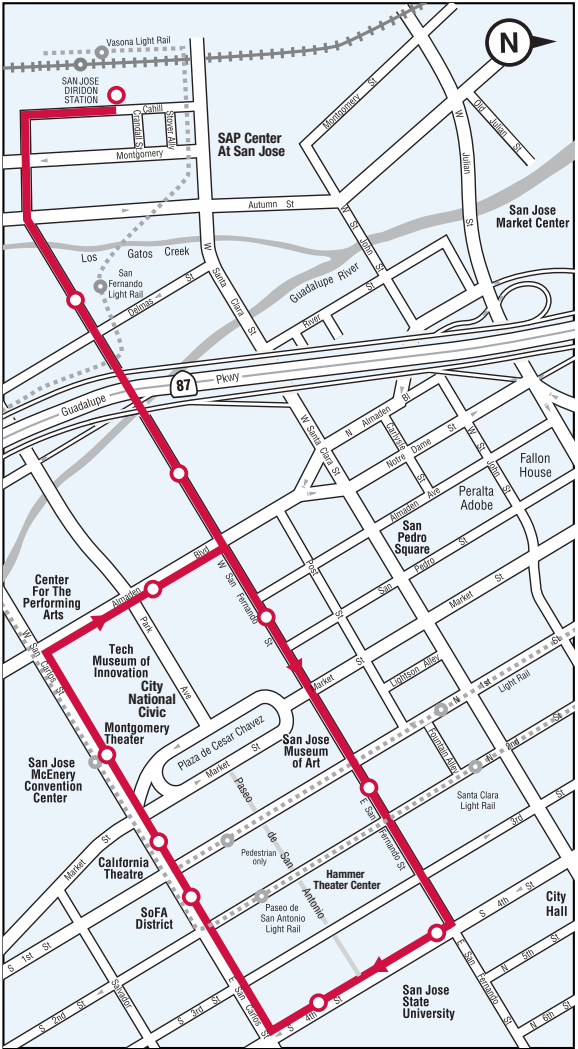

Let DASH do the Driving

The Free Downtown Area Shuttle (DASH) provides direct connections to:

- San Jose Diridon Station (Connections to Caltrain, ACE, Amtrak, Capitol Corridor)
- VTA Light Rail Stations
- San Jose McEnery Convention Center
- San Jose State University
- San Jose City Hall
- Downtown shopping, dining and more

DASH operates from 6:30 a.m. until 9 p.m., Monday through Friday, except on major holidays.

- 6:30 a.m. - 7 p.m., runs every 5-15 minutes
- 7 p.m. - 9 p.m., runs every 30 minutes

DASH vehicles are lift-equipped and accessible to persons with disabilities.

DASH

Downtown Area Shuttle

Free

DASH Around Downtown for Free

DASH route and stops

SANTA CLARA
Valley Transportation Authority

Part of every trip you take®

1401-0504